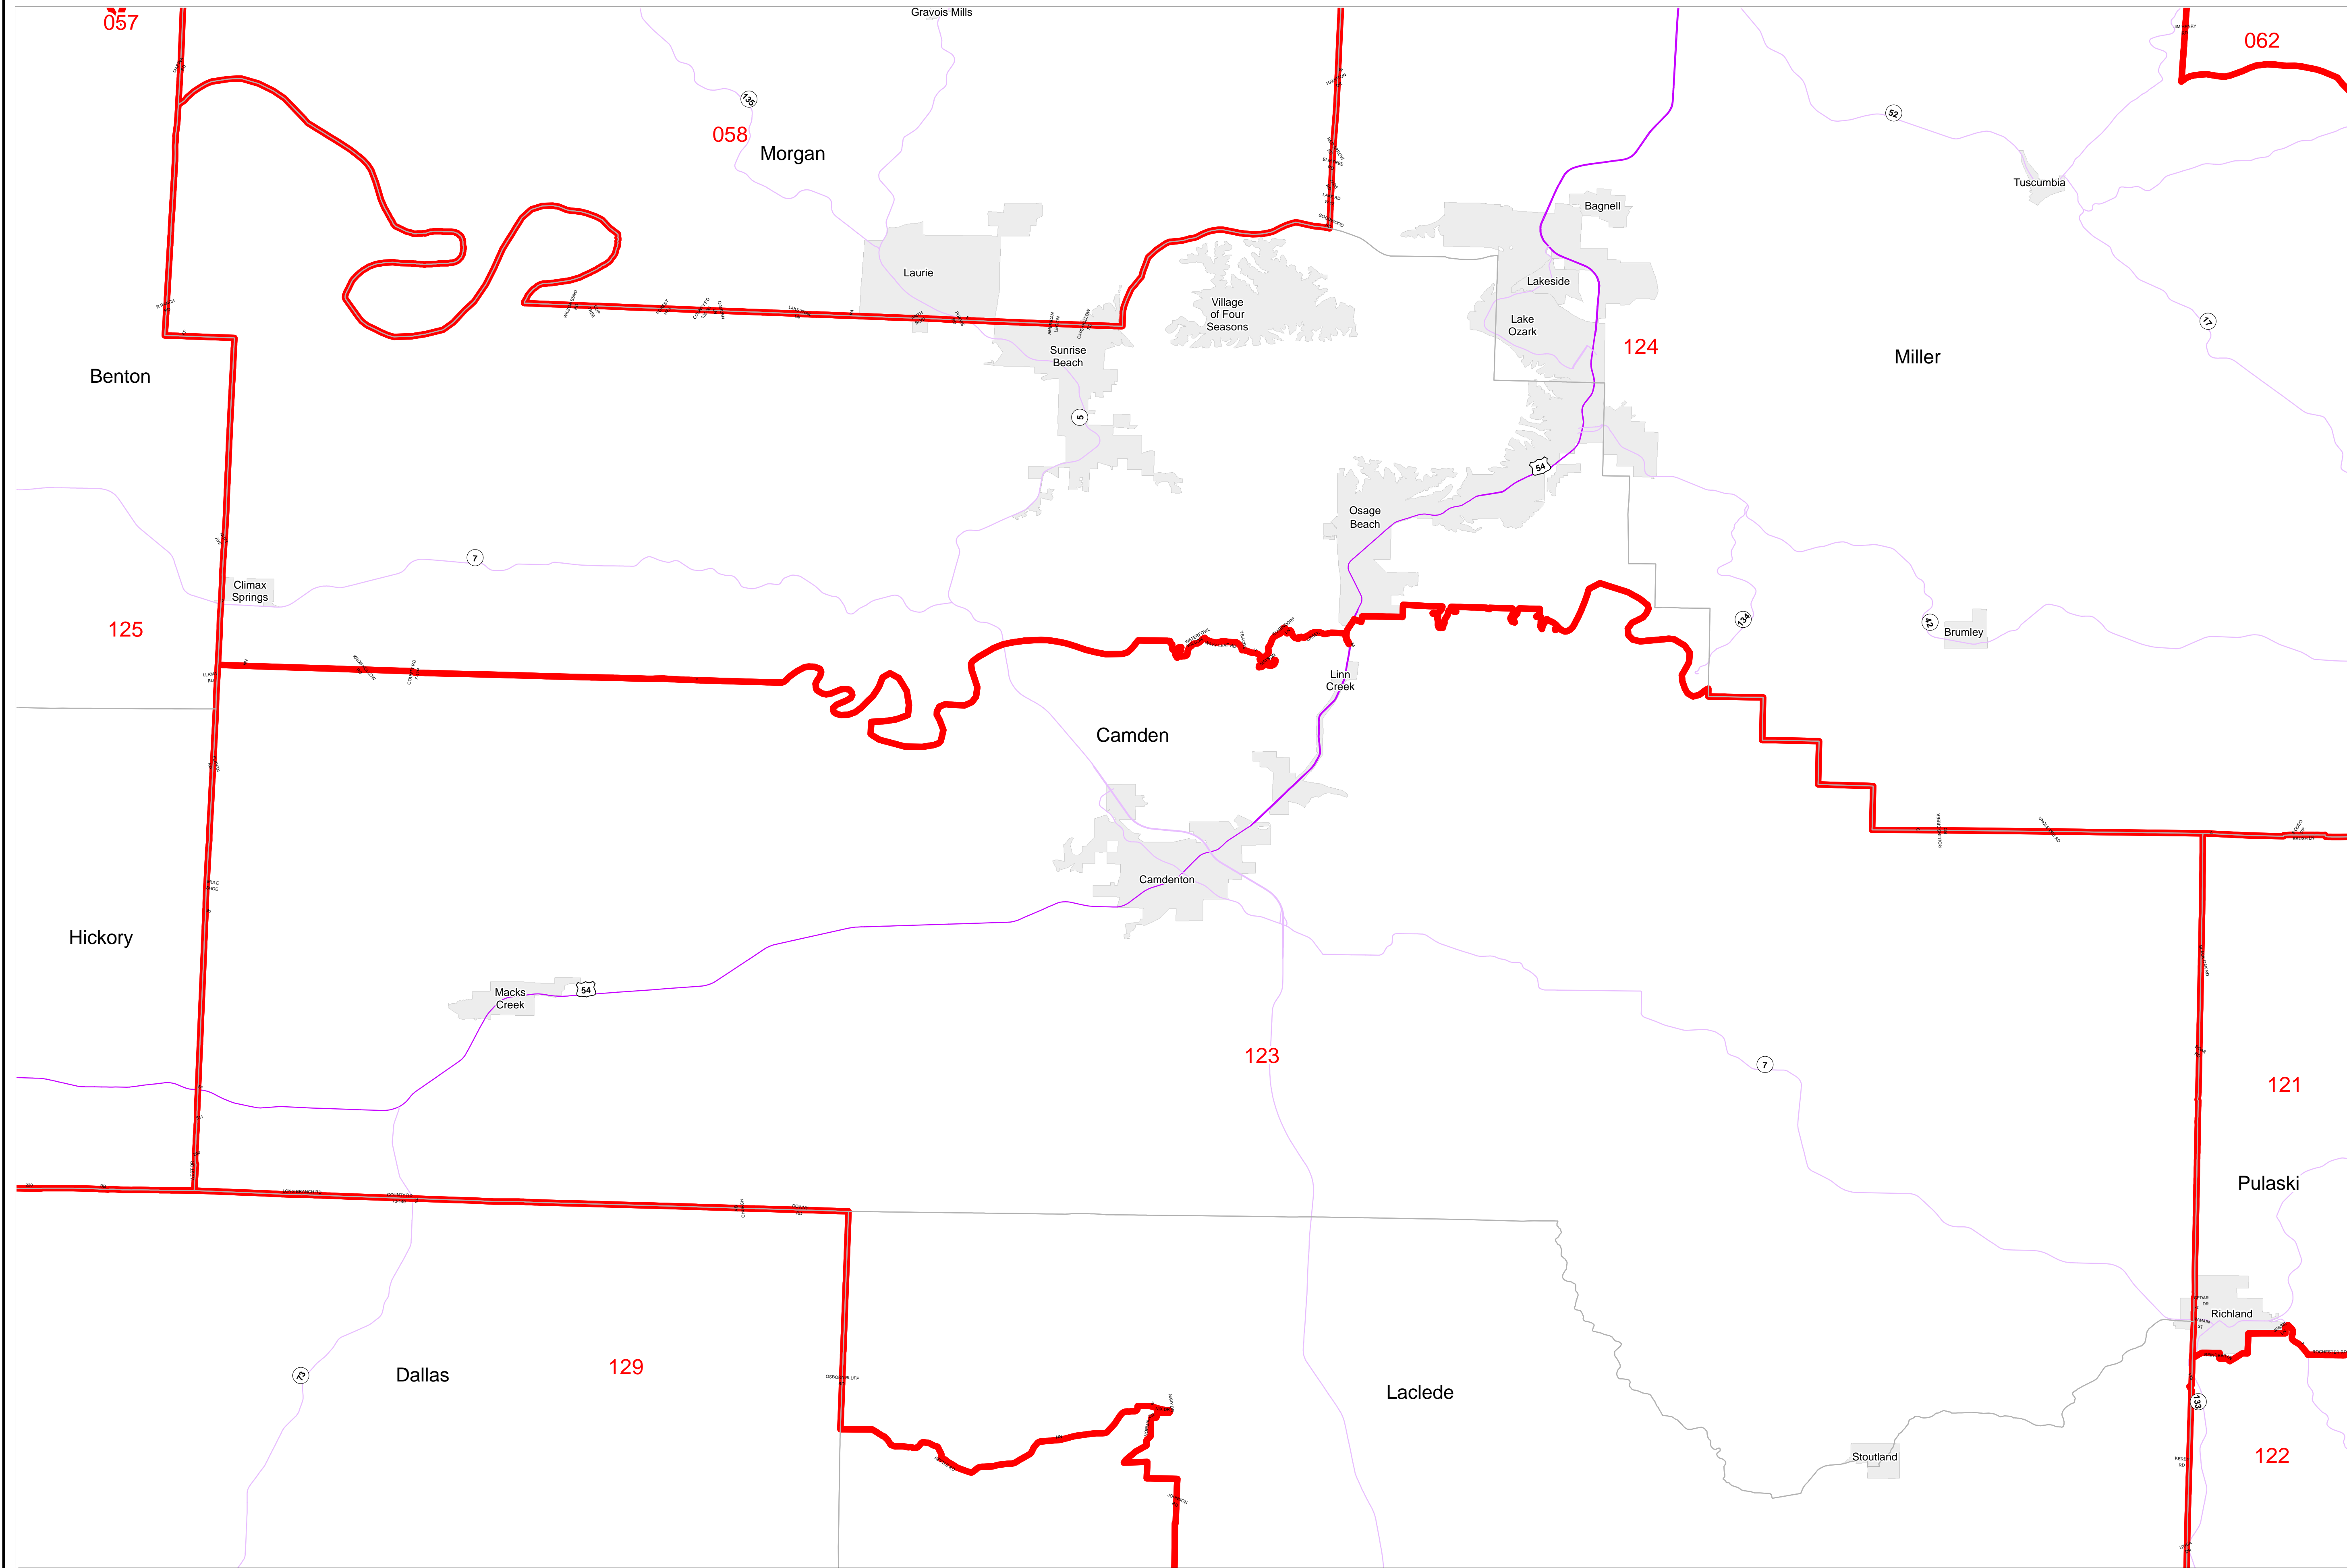

House Apportionment Plan 2011

Missouri Appellate Apportionment Commission